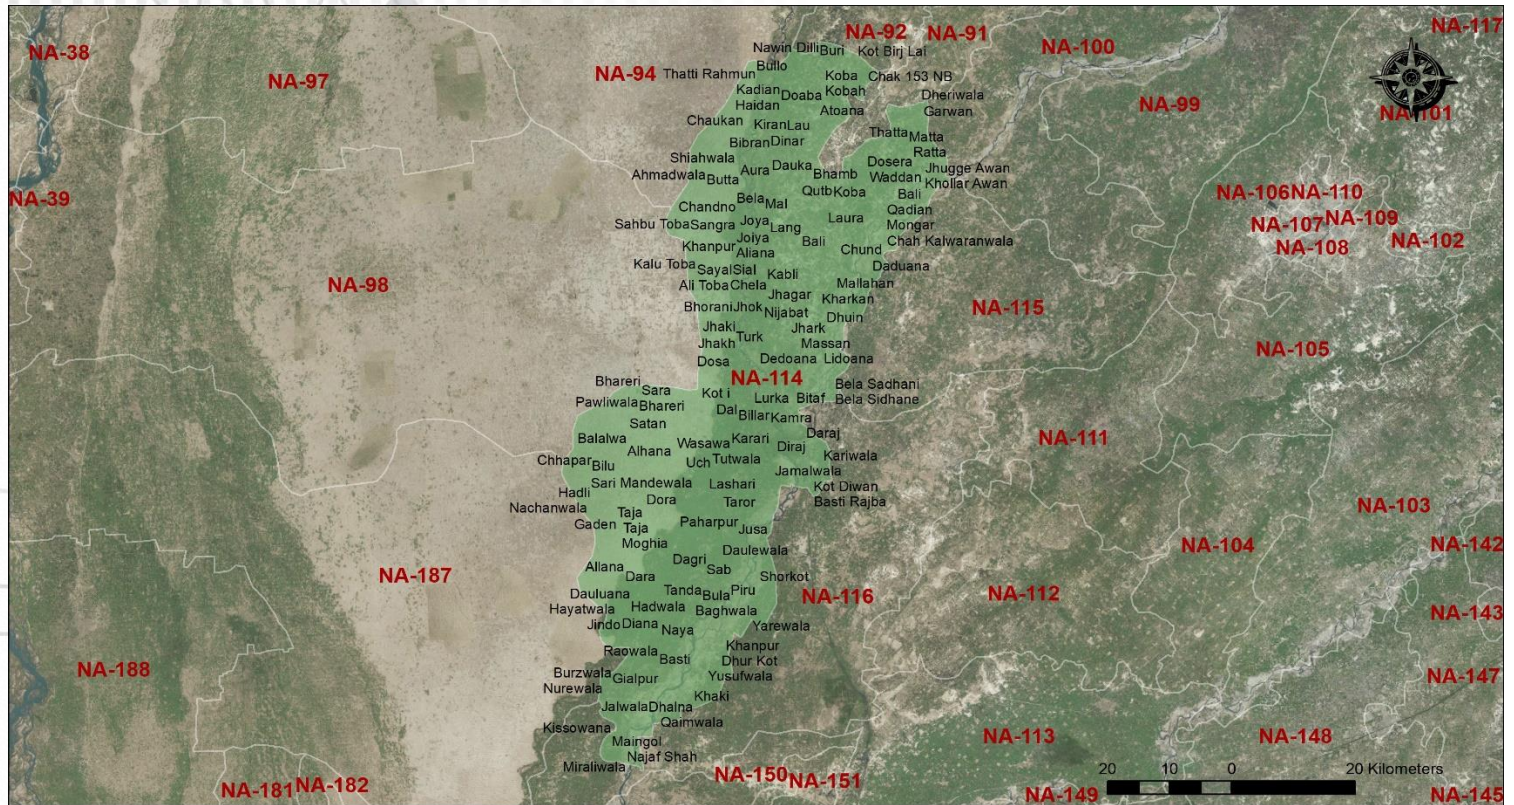

## PUNJAB

**CONSTITUENCY  
POPULATION**

**957,220**

### LIST OF CONTESTING CANDIDATES

#	Name	Name of Political Party
1	Allah Dad Khan	Independent
2	Haji Daud Khan	Muttahidda Majlis-e-Amal Pakistan
3	Sahibzada Muhammad Mehboob Sultan	Pakistan Tehreek-e-Insaf
4	Aleesha Iftikhar	Independent
5	Muhammad Asif Muavia	Independent
6	Muhammad Israr Ul Cheema	Tehreek-e-Labaik Pakistan
7	Makhdoom Syed Faisal Saleh Hayat	Pakistan Peoples Party Parliamentarians
8	Nadeem Mumtaz Qureshi	Mustaqbil Pakistan
9	Naveed Mukhtar Ahmed Khan	Independent